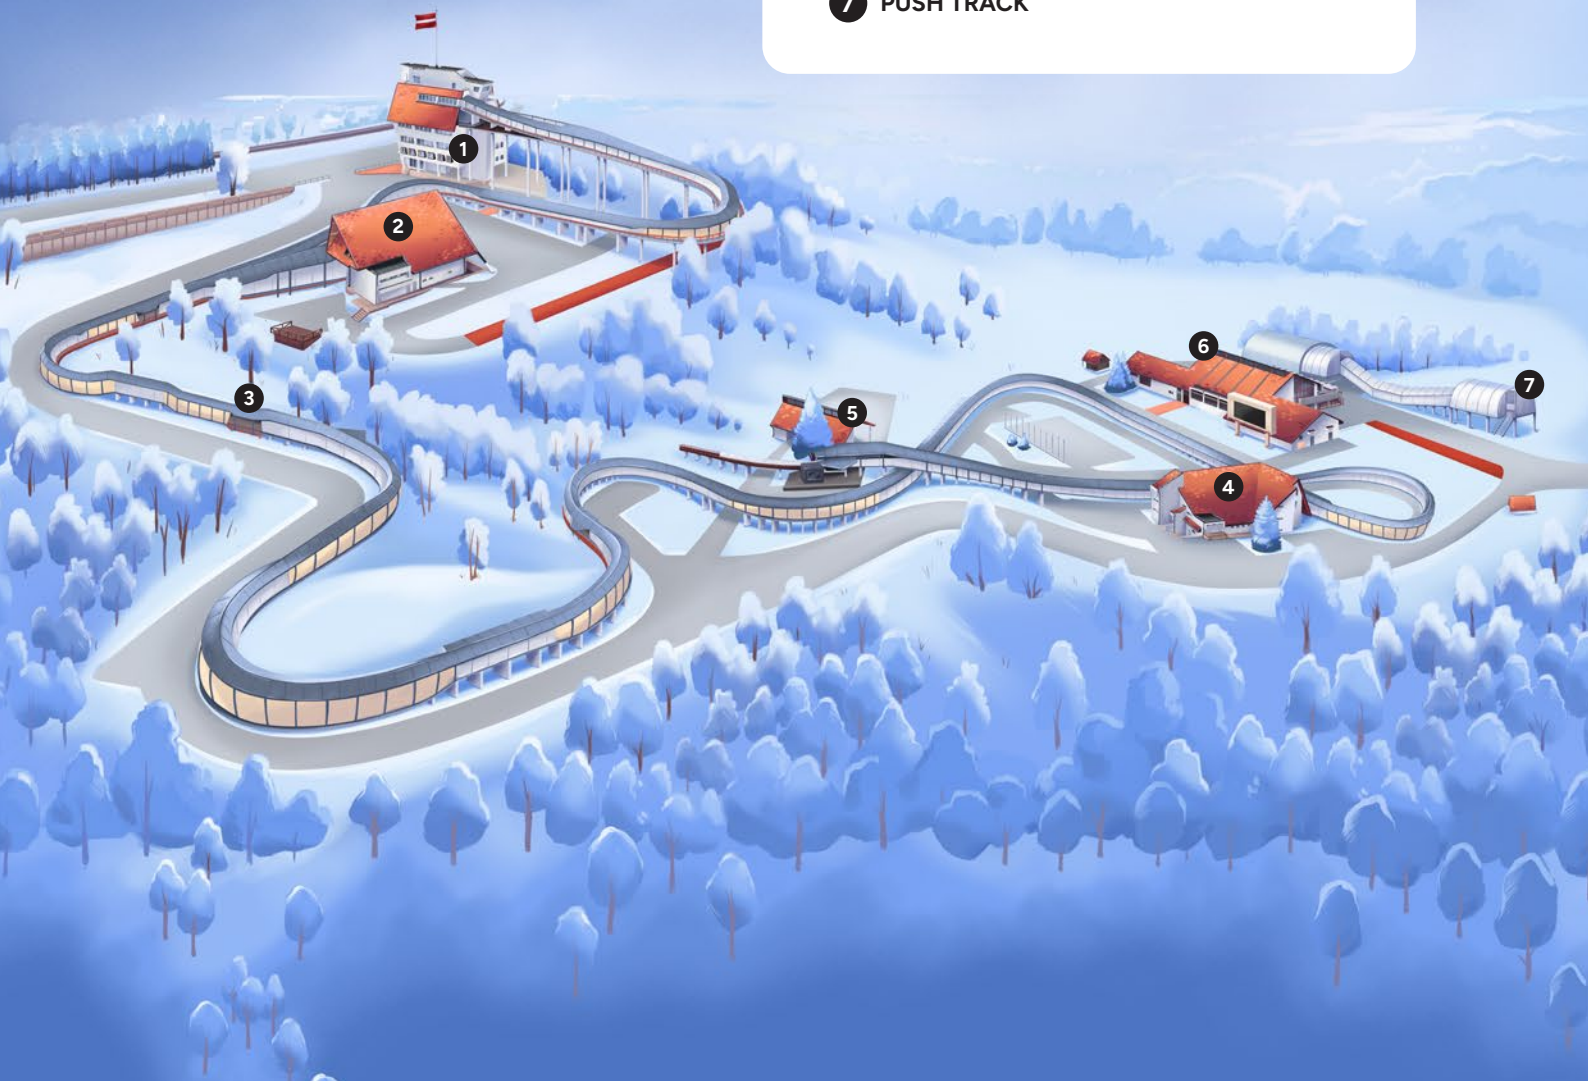

## EXPERIENCE SPORT, SPEED AND NATURE ALL AT ONCE

Sigulda Bobsleigh and Luge Track, one of Latvia`s national sport bases, is a legendary and unique facility – one of the few of this kind in the world. One of twelve artificial ice tracks on the World Cup circuit, run by the National Sport Centre of Latvia.

The track is an attractive tourist destination as well – a hub of recreation and entertainment. Open to visitors who want to explore the impressive sports infrastructure, take in the stunning views from the highest observation decks at Sigulda, or enjoy seasonal adventure rides.

### TRACK OPENING HOURS

Daily:  
**800-2000**