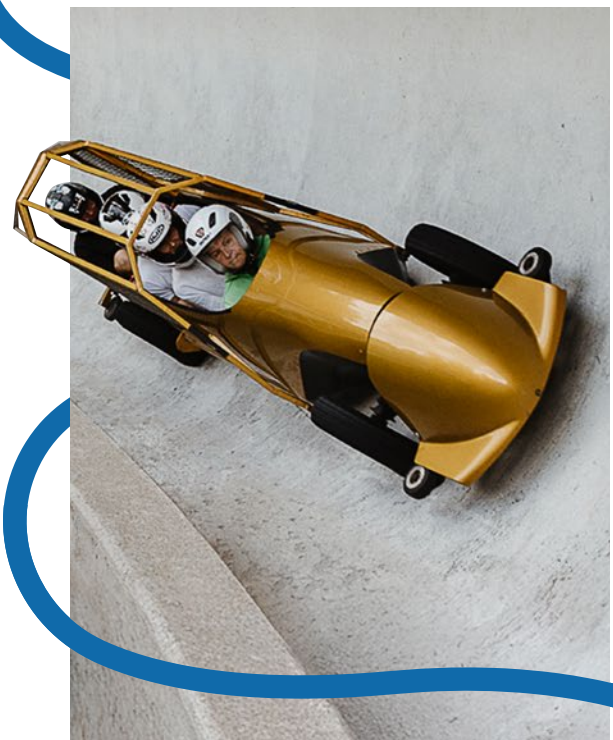

**Experience  
something unique.  
Discover the thrill  
of speed over ice.**

Sigulda Bobsleigh and Luge Track

## EMBRACE A SNOWY ESCAPE AT A WINTER WONDERLAND

Our soft-bob rides offer a perfect blend of speed and adrenaline. Glide down the icy track through a breath-taking landscape with the cool breeze on your face. Conquer thrilling curves on an ice raft at speeds of up to 50 km/h. For an even more daring experience, try our soft-luge rides. Navigate twists and turns as the adrenaline kicks in at speeds of up to 85 km/h. For a lighter but equally joyful experience, hop onto the soft-bob and glide through the icy twists – a delight for both kids and adults.

## DON'T LET THE SUMMER HEAT CURB YOUR QUEST FOR THRILLS!

During the summer season, the track transforms into a summer playground with exhilarating rides on our summer-bob on wheels. Race down the sunny track while enjoying the lush greenery, feel the curves and speed of up to 85 km/h, and get your thrills as you rush down the winding track. The experience is safe, guided, and suitable for families, friends, and adventure seekers. It is a summer sensation. Enjoy the adrenaline rush and some unforgettable moments.